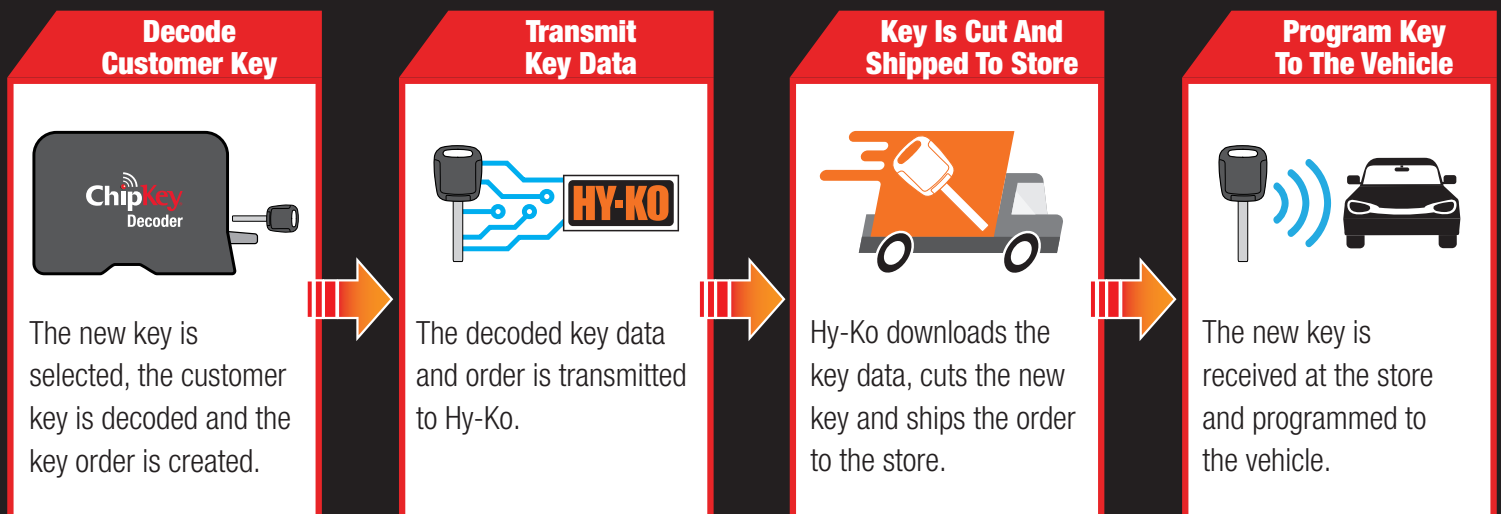

How It Works

*Additional vehicle coverage and number of keys depends on the programming equipment at the retail location.

60 Meadow Lane, Northfield, OH 44067

330•467•7446 800•292•0550 Fax: 330•467•7442 E-mail: cservice@hy-ko.com

hy-ko.com