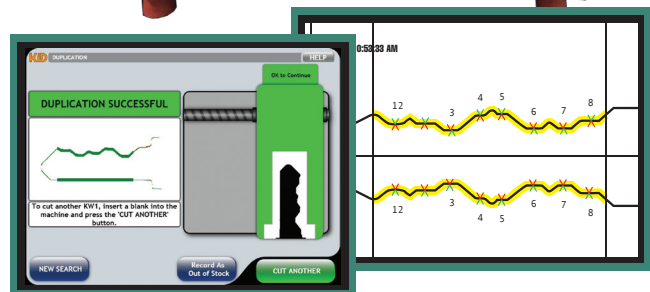

Key Identification & Duplication System

An advanced, integrated key cutting and ChipKey® system for retailers.

Integrated system for key ID, merchandising, cut, program and restocking.

Internet-based to program ChipKey® vehicle keys, update vehicle data, download store activity reports.

Save Time: Original keys can stay on key ring while identifying key.

Accurate: Sophisticated optical technology to ID keys and reduce miscuts.

Simple: Preventive maintenance and repairs available by Hy-Ko certified technicians.

Up-to-Date: Each machine performs updates and data downloads every night via secured internet communication.

Online Training: Videos and support are available on the KID system.

Sales messaging on opening screen.

Patent Nos. 7,890,878, 7,891,919, 8,128,322,
8,634,655, 8,644,619 8,965,794, 8,985,918
9,308,590, 9,582,734, 9,682,432, 9,687,920
9,815,126, 9,934,448, 9,963,908

System Apps Support Retail Associates

Unique validation screen confirms the cut is accurate. Customers won't walk out your store with a bad key.

Voltage: 120
Hz: 60
Amps: 10
Weight: 125 lbs
Overall Dimensions: 15.5" L x 15.5" W x 24.5" H