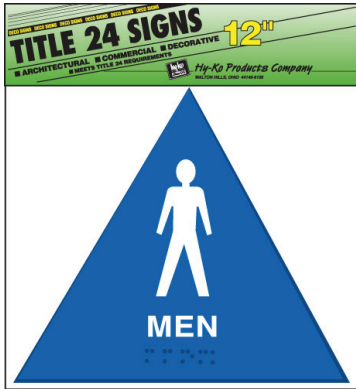

Commercial & Business Signs

ADA/Title 24 Plastic Signs

T-24M
A20274