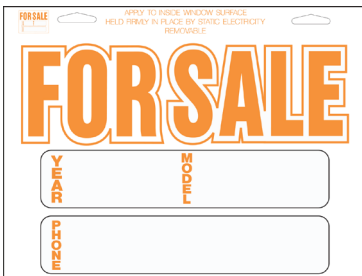

Static Cling

602
A00259

605
A00275