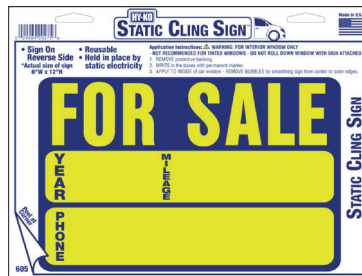

Merchandising

Numbers & Letters

Safety

Static Cling

602  
A00259

605  
A00275

- Printed on durable, clear, static-cling vinyl
- Held in place by static electricity
- Applied to inside window surface
- Easily removable