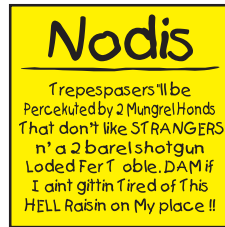

YP-16  
A20300

CFS-7  
A03076

CFS-8  
A00041

- Weather-resistant
- Durable
- Bright and highly visible

SIZE: 11" x 11"  
PACK: 20 Each

PP-1  
A03161

- Value pack of 10 Tyvek signs
- Weather-resistant
- Durable
- Bright and highly visible