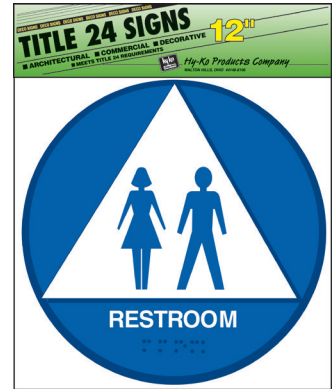

## ADA/Title 24 Plastic Signs

T-24M  
A20274

T-24W  
A20297

T-24U  
A20298

- Meets ADA (Americans with Disabilities Act) requirements
- Grade 2 Braille raised-lettering & graphics
- Self-adhesive strips for easy mounting