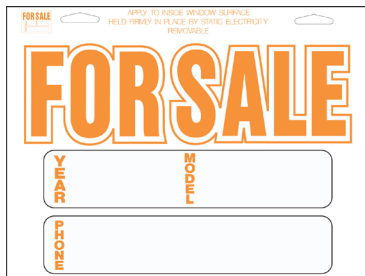

- Weather-resistant
- Durable
- Bright, attention-getting colors

Merchandising

Numbers & Letters

Safety

Static Cling

602
A00259