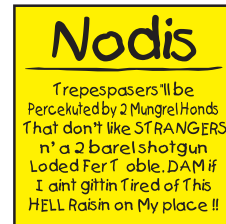

CFS-7
A03076