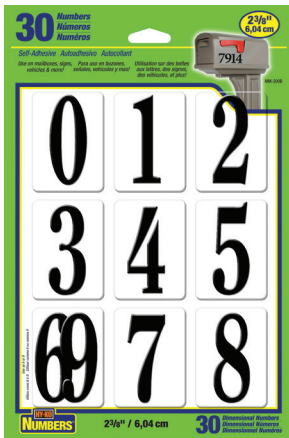

MM-200B
A02192

- Weather-resistant
- Self-adhesive plastic numbers
- Available: Numbers 0 thru 9;